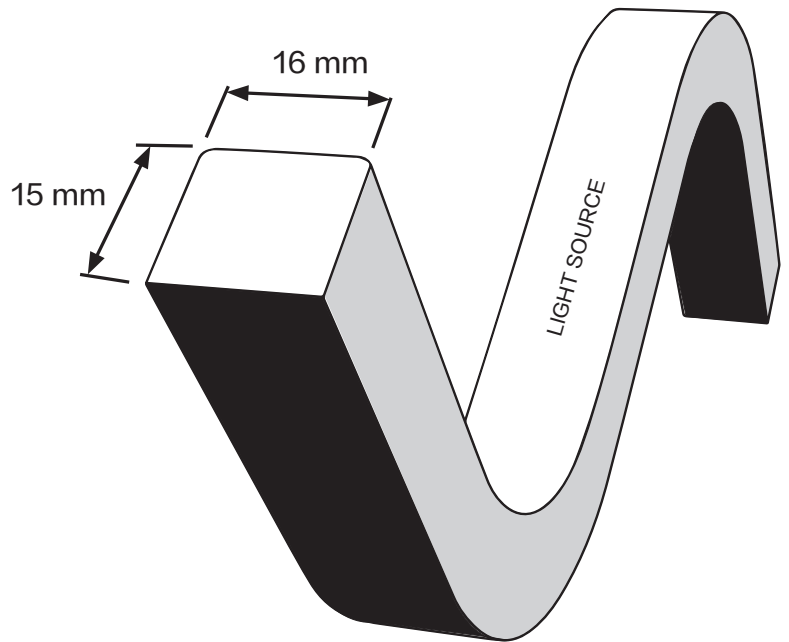

# LEDLINE FLEX TOP USING INSTRUCTION

1. The most suitable operation temperature shall be  $-25^{\circ}\text{C}$  to  $45^{\circ}\text{C}$ .
2. Please make sure that even during installation, the predetermined bending direction will never change. The product is TOP bending only, and it can't be twisted or side bending.
3. LEDLINE FLEX TOP shall not be bent sharply and it may cause product damage.
4. The maximum bending diameter is 300mm, over bending will damage and void any warranty.
5. During the installation, the LEDLINE FLEX TOP can not be:
  - Twisted
  - Dropped
  - Bent at a  $90^{\circ}$  angle or bent at all
  - Sagging/Hanging down
6. Please make sure the product does not stick with any paper related material directly.
7. For installation, 4 ways for your selection.
  - Mounting clips
  - Aluminium profile
  - PC profile
  - Holding clips
8. Install the product into profile carefully and correctly, taking out and re-assembling will most likely cause the product damaged.

Do not twist

Do not hang

Do not droop

2x  3x  3x  1Mtr/pcs  Aluminium/PC Profile (Optional)

**Front Cable Entry Connection**

**Bottom Cable Entry Connection**

**Side Cable Entry Connection**

**Seamless Connection**

$\le 1x$

90°

90°

GLUE

= IP67

$\ge 30\text{cm}$

**Two Person Installation**