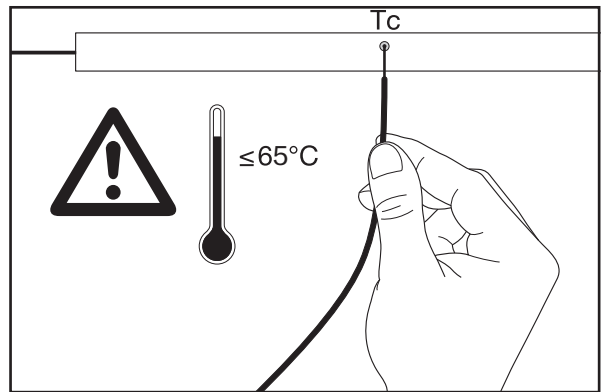

# LEDLINE FLEX TOP USING INSTRUCTION

1. The most suitable operation temperature shall be  $-25^{\circ}\text{C}$  to  $45^{\circ}\text{C}$ .
2. Please make sure that even during installation, the predetermined bending direction will never change. The product is TOP bending only, and it can't be twisted or side bending.
3. LEDLINE FLEX TOP shall not be bent sharply and it may cause product damage.
4. The maximum bending diameter is 300mm, over bending will damage and void any warranty.
5. During the installation, the LEDLINE FLEX TOP can not be:
  - Twisted
  - Dropped
  - Bent at a  $90^{\circ}$  angle or bent at all
  - Sagging/Hanging down
6. Please make sure the product does not stick with any paper related material directly.
7. For installation, 4 ways for your selection.
  - Mounting clips
  - Aluminium profile
  - PC profile
  - Holding clips
8. Install the product into profile carefully and correctly, taking out and re-assembling will most likely cause the product damaged.

Do not twist

Do not hang

Do not droop

2x  3x  3x  1Mtr/pcs  Aluminium/PC Profile (Optional)

**Front Cable Entry Connection**

**Bottom Cable Entry Connection**

**Side Cable Entry Connection**

**Seamless Connection**