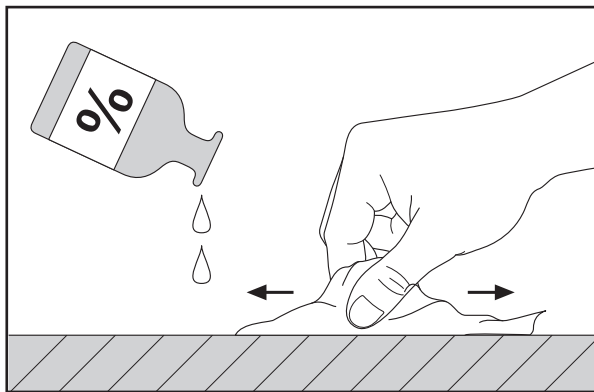

# LEDLINE FLEX TOP USING INSTRUCTION

1. The most suitable operation temperature shall be  $-25^{\circ}\text{C}$  to  $45^{\circ}\text{C}$ .
2. Please make sure that even during installation, the predetermined bending direction will never change. The product is TOP bending only, and it can't be twisted or side bending.
3. LEDLINE FLEX TOP shall not be bent sharply and it may cause product damage.
4. The maximum bending diameter is 300mm, over bending will damage and void any warranty.
5. During the installation, the LEDLINE FLEX TOP can not be:
  - Twisted
  - Dropped
  - Bent at a  $90^{\circ}$  angle or bent at all
  - Sagging/Hanging down
6. Please make sure the product does not stick with any paper related material directly.
7. For installation, 4 ways for your selection.
  - Mounting clips
  - Aluminium profile
  - PC profile
  - Holding clips
8. Install the product into profile carefully and correctly, taking out and re-assembling will most likely cause the product damaged.

Do not twist

Do not hang

Do not droop

2x  3x  3x  1Mtr/pcs  Aluminium/PC Profile (Optional)

**Front Cable Entry Connection**

**Bottom Cable Entry Connection**

**Side Cable Entry Connection**

**Seamless Connection**