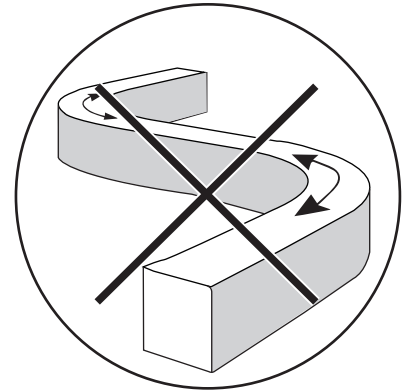

# LEDLINE FLEX TOP USING INSTRUCTION

1. The most suitable operation temperature shall be  $-25^{\circ}\text{C}$  to  $45^{\circ}\text{C}$ .
2. Please make sure that even during installation, the predetermined bending direction will never change. The product is TOP bending only, and it can't be twisted or side bending.
3. LEDLINE FLEX TOP shall not be bent sharply and it may cause product damage.
4. The maximum bending diameter is 300mm, over bending will damage and void any warranty.
5. During the installation, the LEDLINE FLEX TOP can not be:
  - Twisted
  - Dropped
  - Bent at a  $90^{\circ}$  angle or bent at all
  - Sagging/Hanging down
6. Please make sure the product does not stick with any paper related material directly.
7. For installation, 4 ways for your selection.
  - Mounting clips
  - Aluminium profile
  - PC profile
  - Holding clips
8. Install the product into profile carefully and correctly, taking out and re-assembling will most likely cause the product damaged.

Do not twist

Do not hang

Do not droop

2x  3x  3x  1Mtr/pcs  Aluminium/PC Profile (Optional)

**Front Cable Entry Connection**

**Bottom Cable Entry Connection**

**Side Cable Entry Connection**

**Seamless Connection**