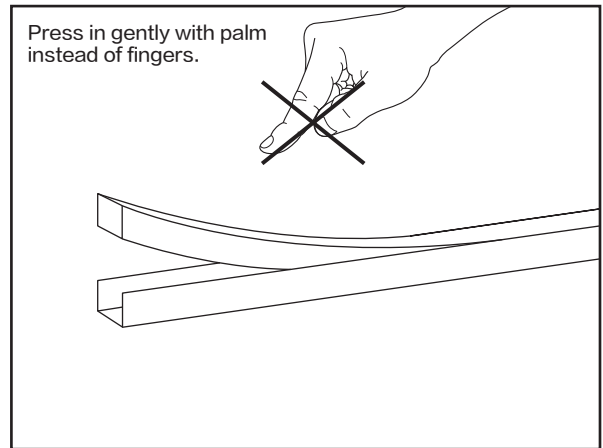

# LEDLINE FLEX TOP USING INSTRUCTION

1. The most suitable operation temperature shall be  $-25^{\circ}\text{C}$  to  $45^{\circ}\text{C}$ .
2. Please make sure that even during installation, the predetermined bending direction will never change. The product is TOP bending only, and it can't be twisted or side bending.
3. LEDLINE FLEX TOP shall not be bent sharply and it may cause product damage.
4. The maximum bending diameter is 300mm, over bending will damage and void any warranty.
5. During the installation, the LEDLINE FLEX TOP can not be:
  - Twisted
  - Dropped
  - Bent at a  $90^{\circ}$  angle or bent at all
  - Sagging/Hanging down
6. Please make sure the product does not stick with any paper related material directly.
7. For installation, 4 ways for your selection.
  - Mounting clips
  - Aluminium profile
  - PC profile
  - Holding clips
8. Install the product into profile carefully and correctly, taking out and re-assembling will most likely cause the product damaged.

Do not twist

Do not hang

Do not droop

2x  3x  3x  1Mtr/pcs  Aluminium/PC Profile (Optional)

**Front Cable Entry Connection**

**Bottom Cable Entry Connection**

**Side Cable Entry Connection**

**Seamless Connection**