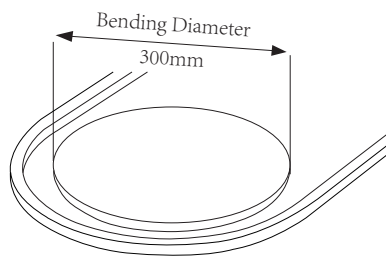

# LEDLINE FLEX TOP USING INSTRUCTION

1. The most suitable operation temperature shall be  $-25^{\circ}\text{C}$  to  $45^{\circ}\text{C}$ .
2. Please make sure that even during installation, the predetermined bending direction will never change. The product is TOP bending only, and it can't be twisted or side bending.
3. LEDLINE FLEX TOP shall not be bent sharply and it may cause product damage.
4. The maximum bending diameter is 300mm, over bending will damage and void any warranty.
5. During the installation, the LEDLINE FLEX TOP can not be:
  - Twisted
  - Dropped
  - Bent at a  $90^{\circ}$  angle or bent at all
  - Sagging/Hanging down
6. Please make sure the product does not stick with any paper related material directly.
7. For installation, 4 ways for your selection.
  - Mounting clips
  - Aluminium profile
  - PC profile
  - Holding clips
8. Install the product into profile carefully and correctly, taking out and re-assembling will most likely cause the product damaged.

Do not twist

Do not hang

Do not droop

2x  3x  3x  1Mtr/pcs  Aluminium/PC Profile (Optional)

**Front Cable Entry Connection**

**Bottom Cable Entry Connection**

**Side Cable Entry Connection**

**Seamless Connection**

$\le 1x$

90°

90°

GLUE

= IP67

$\ge 30\text{cm}$

**Two Person Installation**