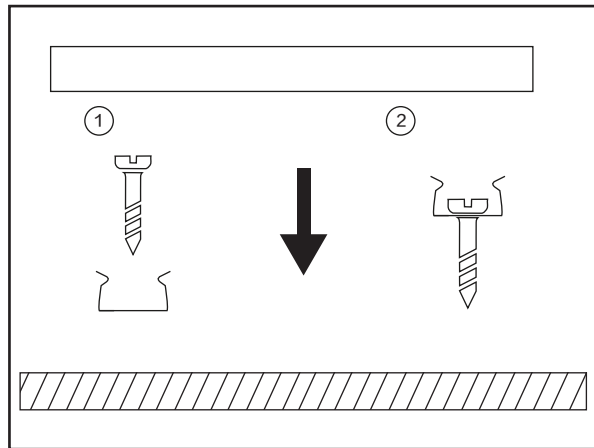

# LEDLINE FLEX TOP USING INSTRUCTION

1. The most suitable operation temperature shall be  $-25^{\circ}\text{C}$  to  $45^{\circ}\text{C}$ .
2. Please make sure that even during installation, the predetermined bending direction will never change. The product is TOP bending only, and it can't be twisted or side bending.
3. LEDLINE FLEX TOP shall not be bent sharply and it may cause product damage.
4. The maximum bending diameter is 300mm, over bending will damage and void any warranty.
5. During the installation, the LEDLINE FLEX TOP can not be:
  - Twisted
  - Dropped
  - Bent at a  $90^{\circ}$  angle or bent at all
  - Sagging/Hanging down
6. Please make sure the product does not stick with any paper related material directly.
7. For installation, 4 ways for your selection.
  - Mounting clips
  - Aluminium profile
  - PC profile
  - Holding clips
8. Install the product into profile carefully and correctly, taking out and re-assembling will most likely cause the product damaged.

Do not twist

Do not hang

Do not droop

2x  3x  3x  1Mtr/pcs  Aluminium/PC Profile (Optional)

**Front Cable Entry Connection**

**Bottom Cable Entry Connection**

**Side Cable Entry Connection**

**Seamless Connection**